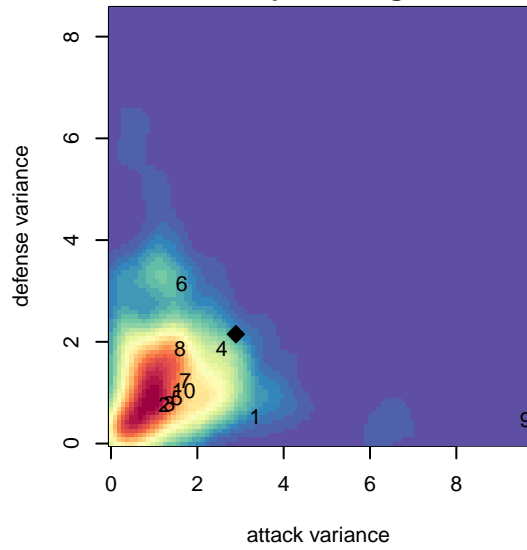

Kidsport Irish United G03

, OR
 G03 total strength=1116
 attack=4.27 defense=2.1

alt names used:
 Kidsports Irish United
 Kidsports Irish United G02

Venues played:
 2016 Capital Cup GU14
 2016 Mt Hood Challenge U14 Premier

**attack and defense variance (black dot)
relative to other teams
and top 10 in region**

**attack and defense rating
relative to others at age
and all opponents in last 13 months**

**attack and defense rating
relative to others at age
and all opponents in last 13 months**

Performance relative to 13 month average

Performance relative to 13 month average

Distribution of opponents
 Red = Lose zone, Blue = Win zone, Green = Even
 Black line separates win/lose zones

lot. A=Neither has attack advantage, B=Opponent has both attack and defense advantage, C=Opponent has both attack and defense disadvantage, D=Both have