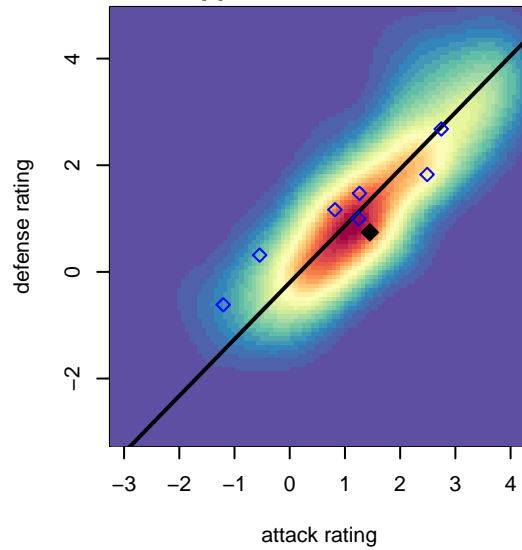

Kidsport Irish United G03

, OR
 G03 total strength=1116
 attack=4.27 defense=2.1

alt names used:
 Kidsports Irish United
 Kidsports Irish United G02

Venues played:
 2016 Capital Cup GU14
 2016 Mt Hood Challenge U14 Premier

**attack and defense variance (black dot)
relative to other teams
and top 10 in region**

**attack and defense rating
relative to others at age
and all opponents in last 13 months**

**attack and defense rating
relative to others at age
and all opponents in last 13 months**

Performance relative to 13 month average

Performance relative to 13 month average

Distribution of opponents
 Red = Lose zone, Blue = Win zone, Green = Even
 Black line separates win/lose zones

lot. A=Neither has attack advantage, B=Opponent has both attack and defense advantage, C=Opponent has both attack and defense disadvantage, D=Both have