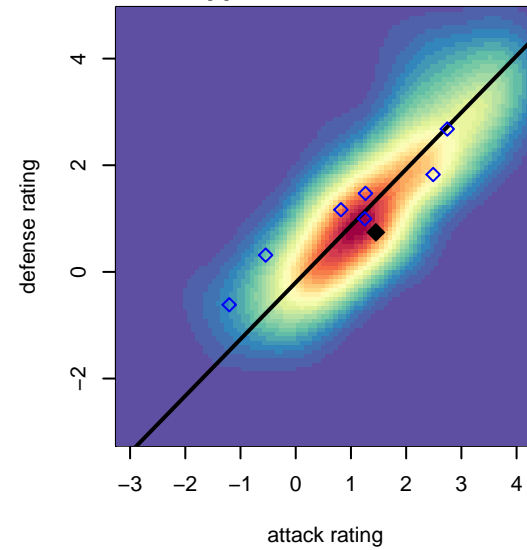

Kidsport Irish United G03

, OR
 G03 total strength=1116
 attack=4.27 defense=2.1

alt names used:
 Kidsports Irish United
 Kidsports Irish United G02

Venues played:
 2016 Capital Cup GU14
 2016 Mt Hood Challenge U14 Premier

**attack and defense variance (black dot)
relative to other teams
and top 10 in region**

**attack and defense rating
relative to others at age
and all opponents in last 13 months**

**attack and defense rating
relative to others at age
and all opponents in last 13 months**

Performance relative to 13 month average

Performance relative to 13 month average

Distribution of opponents
 Red = Lose zone, Blue = Win zone, Green = Even
 Black line separates win/lose zones

lot. A=Neither has attack advantage, B=Opponent has both attack and defense advantage, C=Opponent has both attack and defense disadvantage, D=Both have