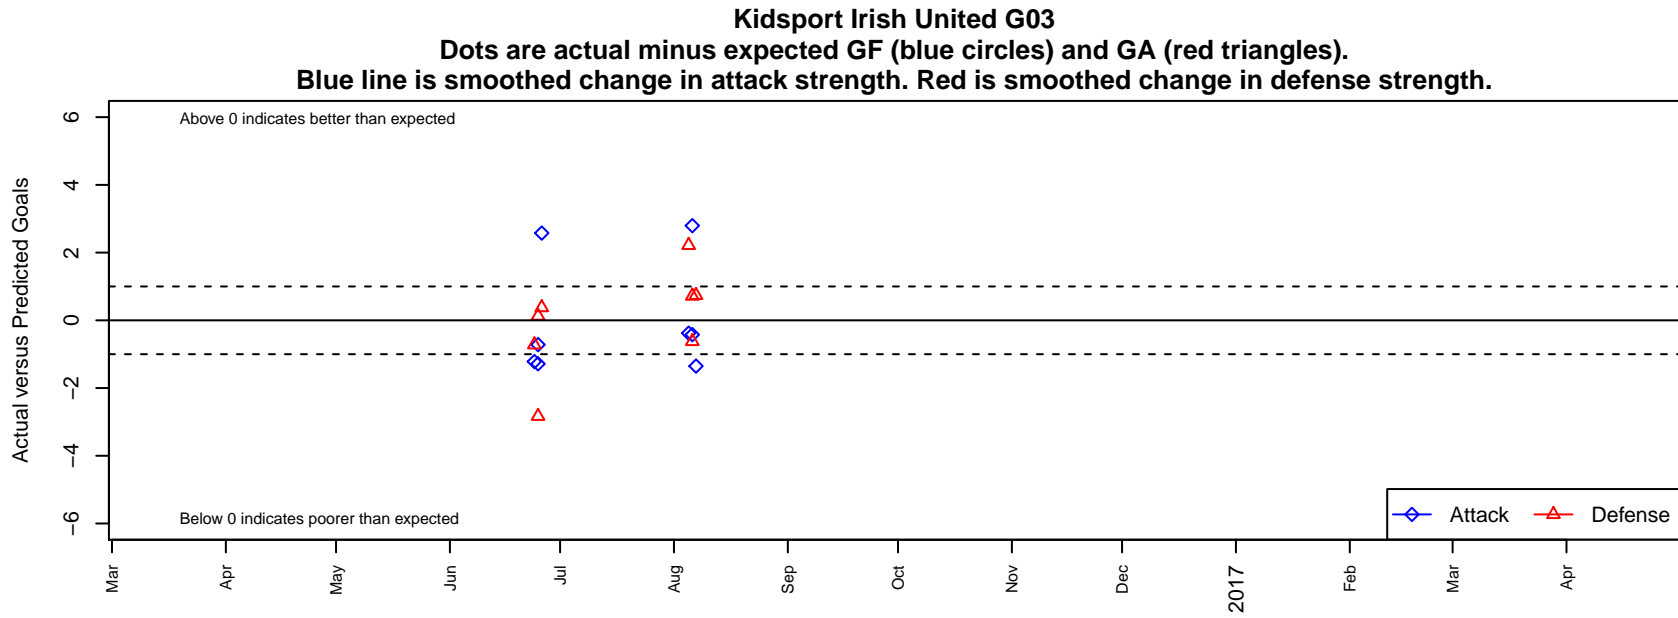

Kidsport Irish United G03

, OR
 G03 total strength=1116
 attack=4.27 defense=2.1

alt names used:
 Kidsports Irish United
 Kidsports Irish United G02

Venues played:
 2016 Capital Cup GU14
 2016 Mt Hood Challenge U14 Premier

**attack and defense variance (black dot)
relative to other teams
and top 10 in region**

**attack and defense rating
relative to others at age
and all opponents in last 13 months**

**attack and defense rating
relative to others at age
and all opponents in last 13 months**

Performance relative to 13 month average

Performance relative to 13 month average

Distribution of opponents
 Red = Lose zone, Blue = Win zone, Green = Even
 Black line separates win/lose zones

lot. A=Neither has attack advantage, B=Opponent has both attack and defense advantage, C=Opponent has both attack and defense disadvantage, D=Both have